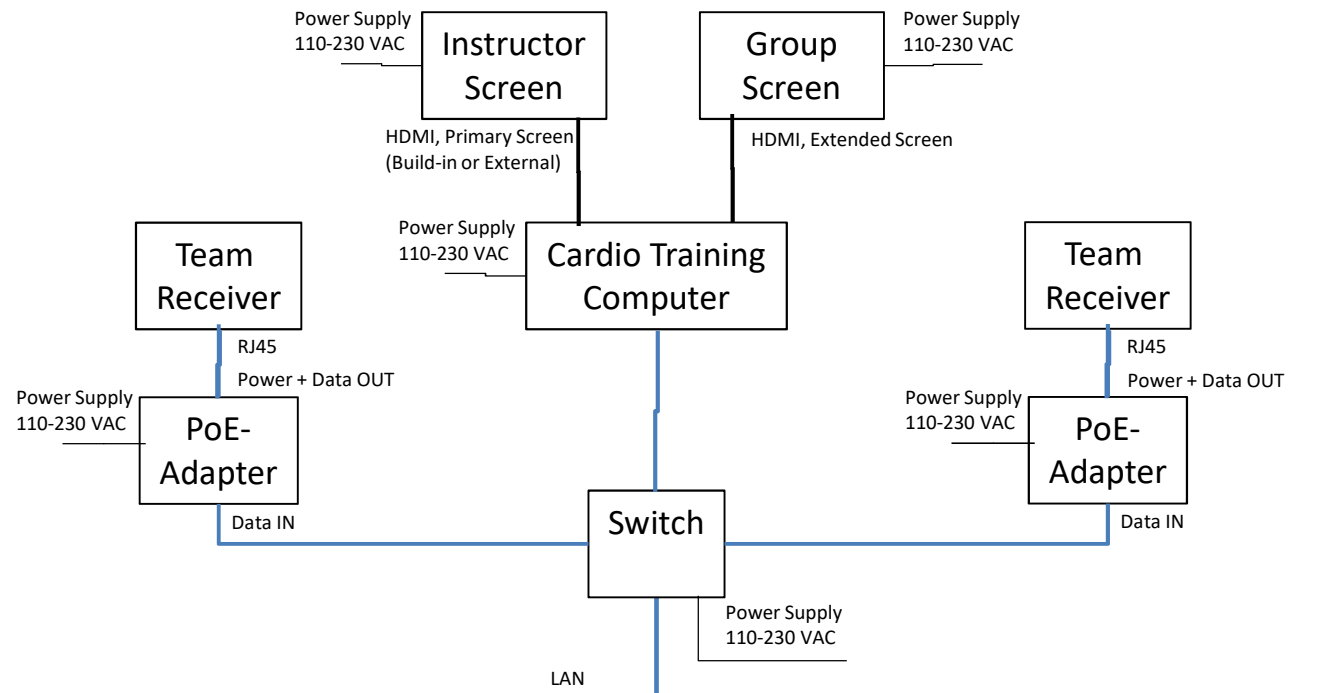

Cardio Training Installation Sketch

1 Team Receiver excl. switch

LAN: Local Area Network, 10/100 Mbit/s, CAT5+ cables, DHCP Service

Cardio Training Installation Sketch

2 Team Receivers incl. switch

LAN: Local Area Network, 10/100 Mbit/s, CAT5+ cables, DHCP Service

Cardio Training Installation Sketch

2 Team Receivers excl. switch

LAN: Local Area Network, 10/100 Mbit/s, CAT5+ cables, DHCP Service