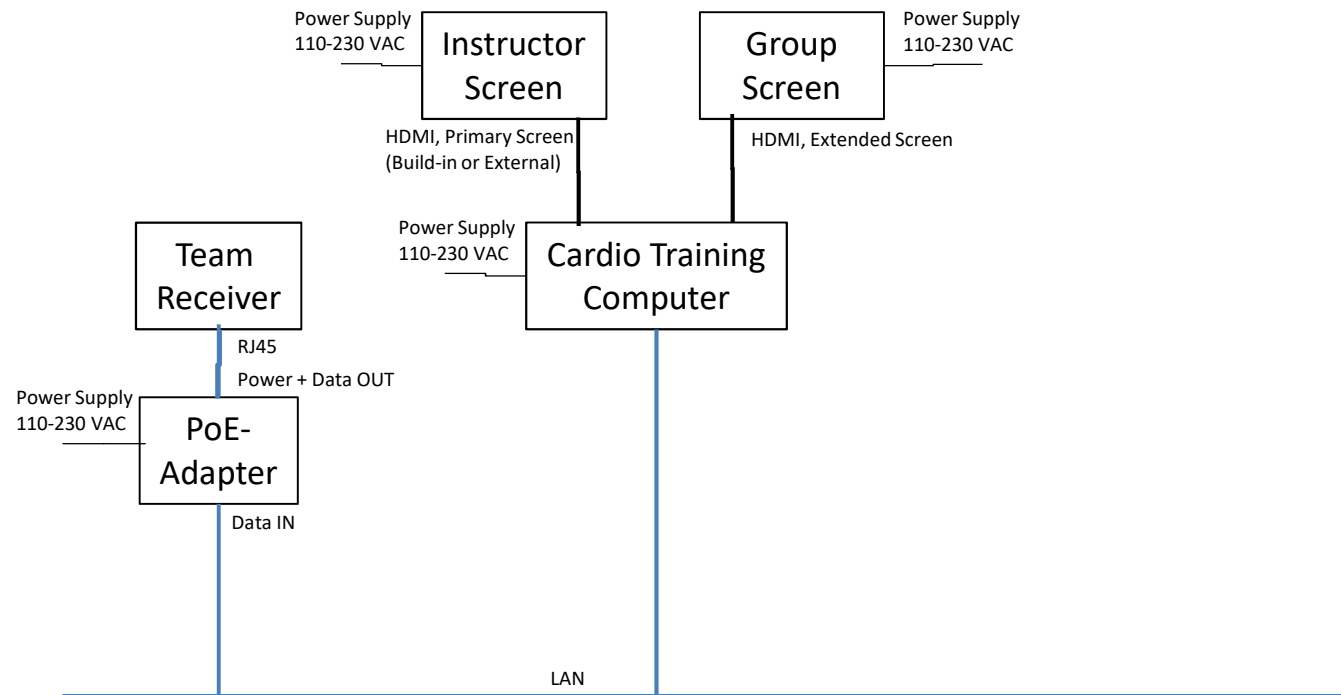

Cardio Training Installation Sketch

1 Team Receiver excl. switch

LAN: Local Area Network, 10/100 Mbit/s, CAT5+ cables, DHCP Service

Cardio Training Installation Sketch

2 Team Receivers incl. switch

LAN: Local Area Network, 10/100 Mbit/s, CAT5+ cables, DHCP Service

Cardio Training Installation Sketch

2 Team Receivers excl. switch

LAN: Local Area Network, 10/100 Mbit/s, CAT5+ cables, DHCP Service