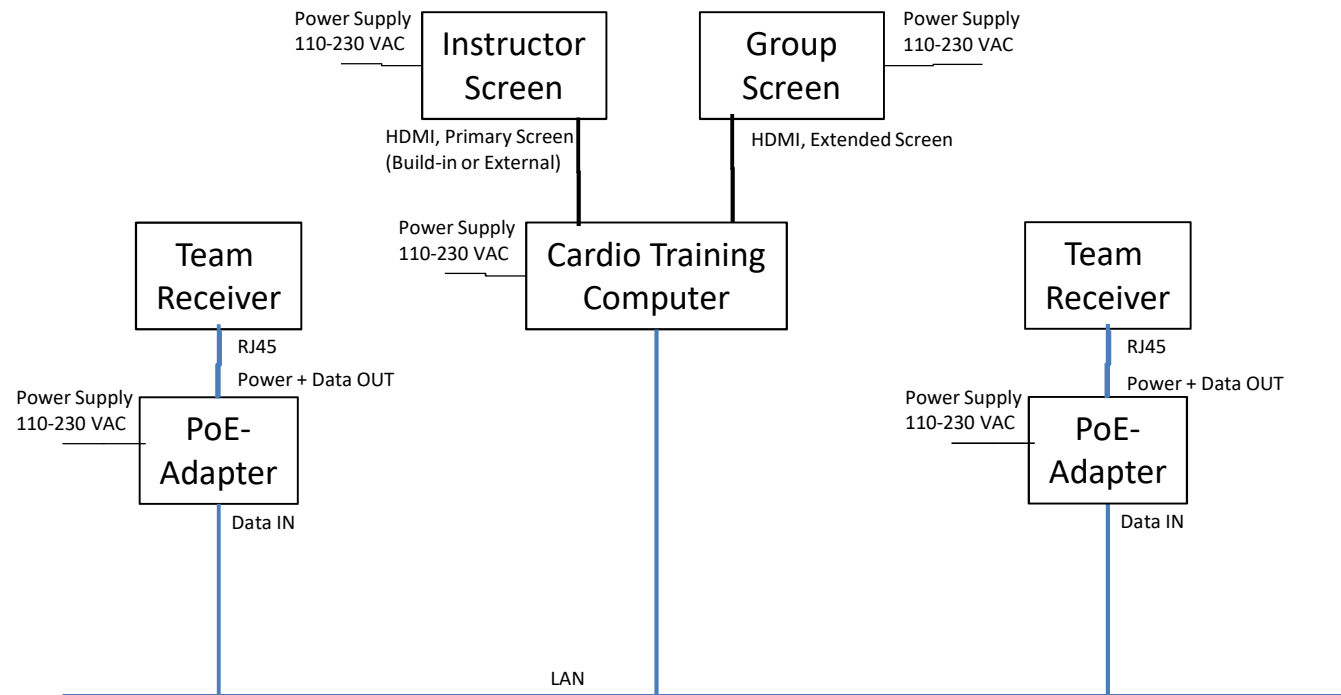

Cardio Training Installation Sketch

1 Team Receiver excl. switch

LAN: Local Area Network, 10/100 Mbit/s, CAT5+ cables, DHCP Service

Cardio Training Installation Sketch

2 Team Receivers incl. switch

LAN: Local Area Network, 10/100 Mbit/s, CAT5+ cables, DHCP Service

Cardio Training Installation Sketch

2 Team Receivers excl. switch

LAN: Local Area Network, 10/100 Mbit/s, CAT5+ cables, DHCP Service