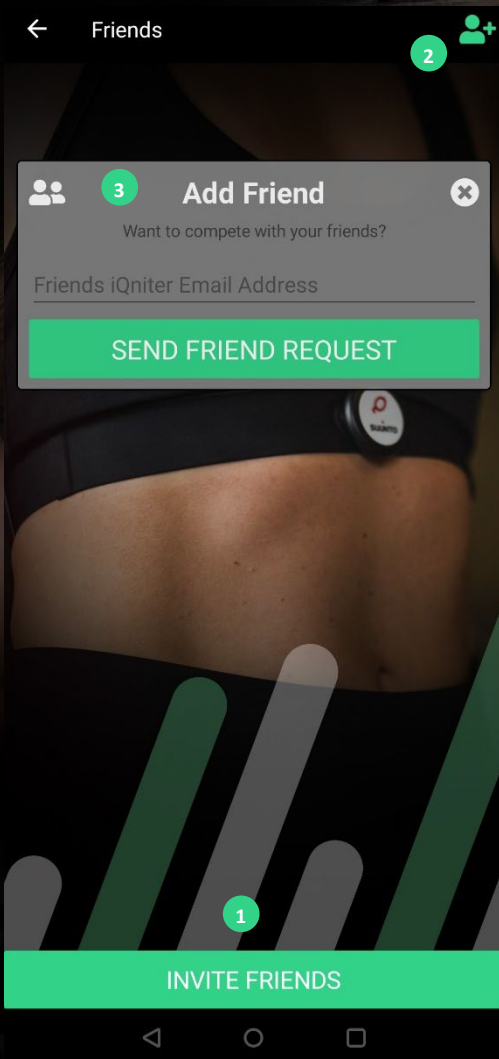

Friends information

Friends is a feature to create social interaction in the iQniter App. Also, friends are required to use competitive features such as Battle.

You can 'Invite Friends' to use the iQniter App, and you can 'Add Friend' if the person is already a registered user on www.myiqniter.com.

To invite a friend to use the iQniter App, perform the following instructions:

1. Go to the 'Friends' pane
2. Select the 'Invite friends' button in the bottom of the screen (1)
3. Select the method you want to use to invite friends (e.g. e-mail, SMS, Messenger, etc.)
4. Send the invitation to your friend