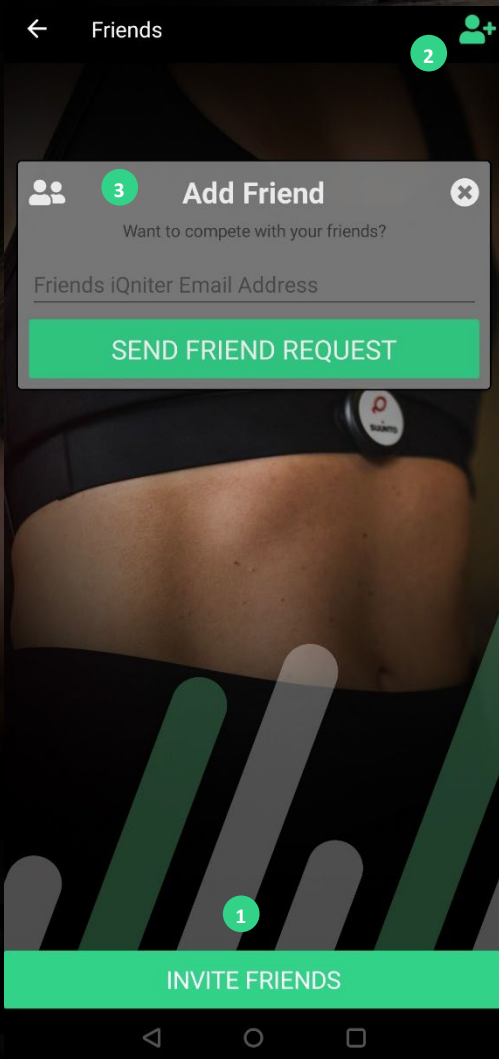

Friends information

Friends is a feature to create social interaction in the IQNITER App. Also, friends are required to use competitive features such as Battle.

You can 'Invite Friends' to use the IQNITER App, and you can 'Add Friend' if the person is already a registered user on www.myiqniter.com.

To invite a friend to use the IQNITER App, perform the following instructions:

1. Go to the 'Friends' pane
2. Select the 'Invite friends' button in the bottom of the screen (1)
3. Select the method you want to use to invite friends (e.g. e-mail, SMS, Messenger, etc.)
4. Send the invitation to your friend